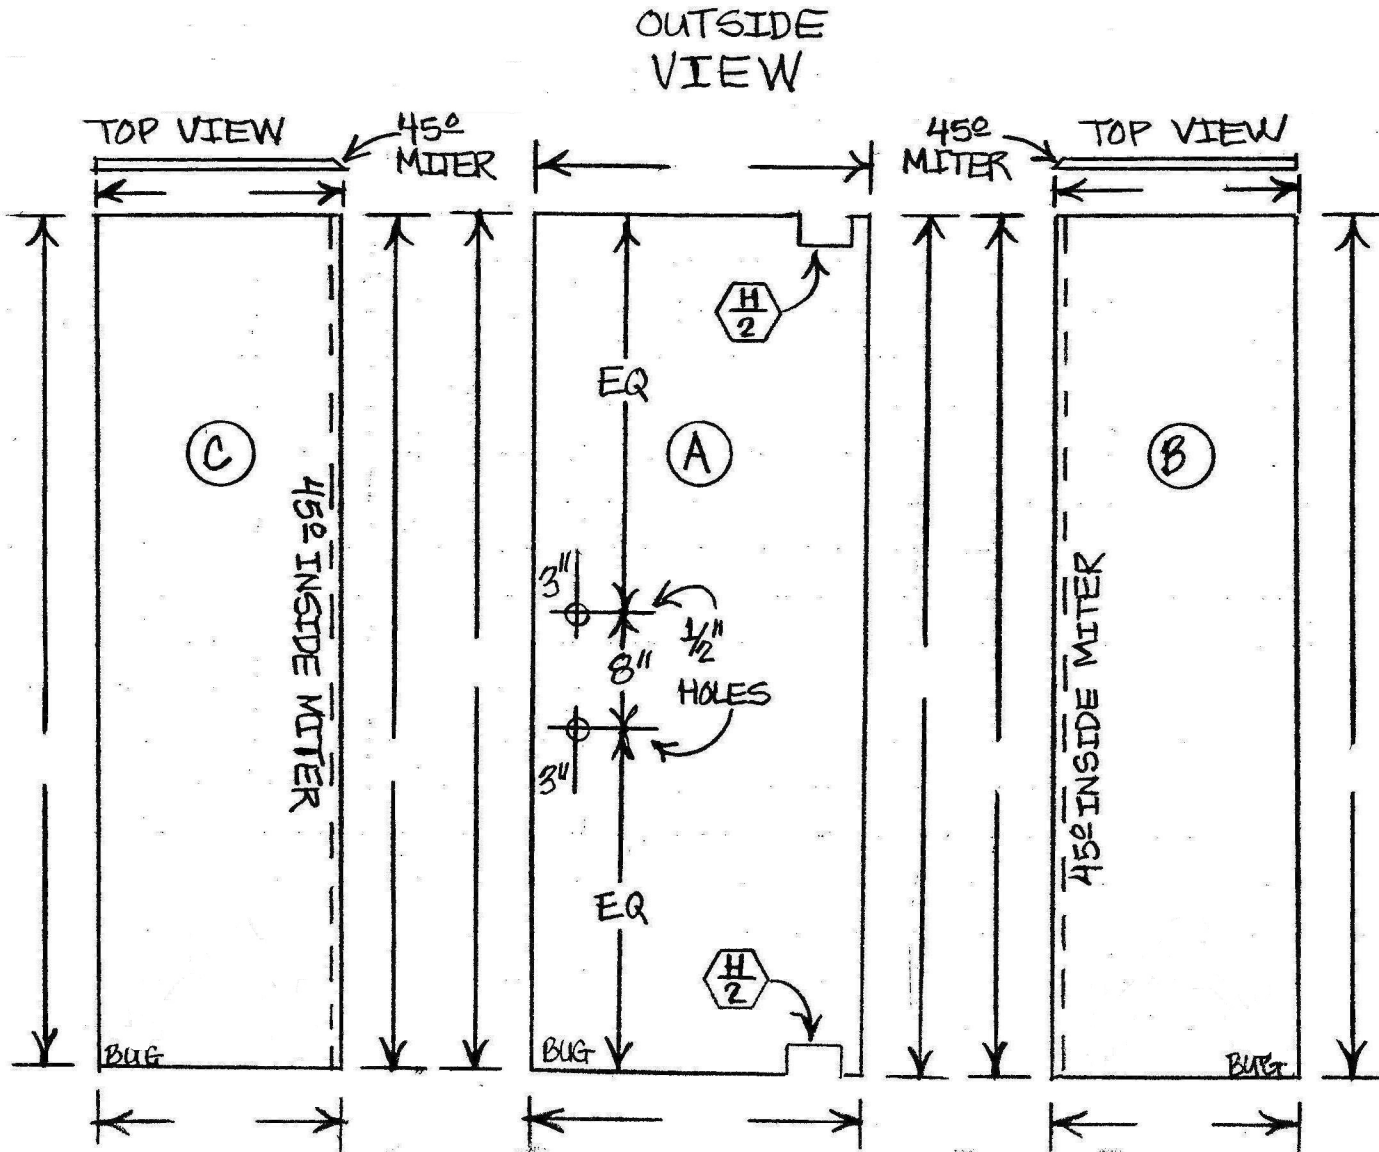

CUSTOMER
(TAG)

SHOP DRAWING

3/8" TEMPERED GLASS,
FLAT POLISH/MITER ALL,
BUG LOWER CORNER.

PLEASE VERIFY RECEPTION
OF THIS FAX.

PLEASE FAX US A
CONFIRMATION OF
THIS ORDER.